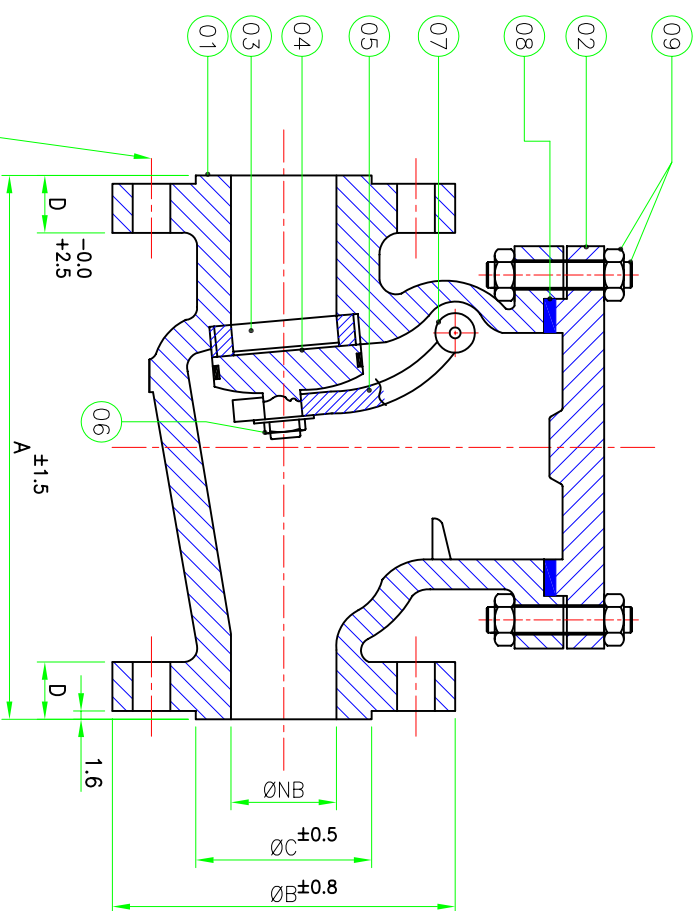

(WE RESERVE THE RIGHT TO CHANGE DESIGN AND TECHNICAL DATA FURNISHED HERE DUE TO CONTINUOUS PRODUCT DEVELOPMENT.)

300	698	482.6	381	31.8	12	25.4	431.8
250	622	406.4	323.9	30.2	12	25.4	361.9
200	495	342.9	259.7	28.4	8	22.4	298.5
150	406	279	216	25.4	8	22.4	241.3
125	356	254	185	23.87	8	22.4	216
100	292	228	157	23.87	8	22.4	190.5
80	241	190	127	23.87	4	19	152
65	216	178	104	22.4	4	19	140
50	203	152	92	19.05	4	19	120
25	127	108	50.8	14.2	4	15.8	79

SIZE (NB)	A	ØB	ØC	D	E	ØF	ØG

NO.	DESCRIPTION	MATERIAL
1	BODY	ASTM A 216 Gr. WCB
		C.I. TO IS 210 Gr. FG 220
		ASTM A 351 Gr. CF8/CF8M/CN7M
2	COVER PLATE	ASTM A 216 Gr. WCB
		C.I. TO IS 210 Gr. FG 220
		ASTM A 351 Gr. CF8/CF8M/CN7M
3	SEAT RING	C.S. WITH 13% CR. FACING
		ASTM A 304 / AISI 316
4	DISC	C.S. WITH 13% CR. FACING
		S.S. 304/S.S. 316
		TEFLON COATING OPTION
5	HINGE	ASTM A 216 Gr. WCB
6	DISC NUT	C.S./S.S.304/S.S.316
7	HINGE PIN	AISI 410,304,316A-20
8	GASKET	COMPRESSED ASBESTOS FIBER
9	BOLT'S & NUT	ASTM A 193 B7 / ASTM A 194 2H

HYD. TEST PRESSURE	STANDARDS
BODY:- 32 KG/CM² SEAT:- 22 KG/CM²	MFG. STD:- BS 1868 INSP. STD. :- AS PER API 598/BS 5146 ENDS:- FLANGED END AS PER B 16.5/BS 1560 END TO END:- AS PER B 16.10